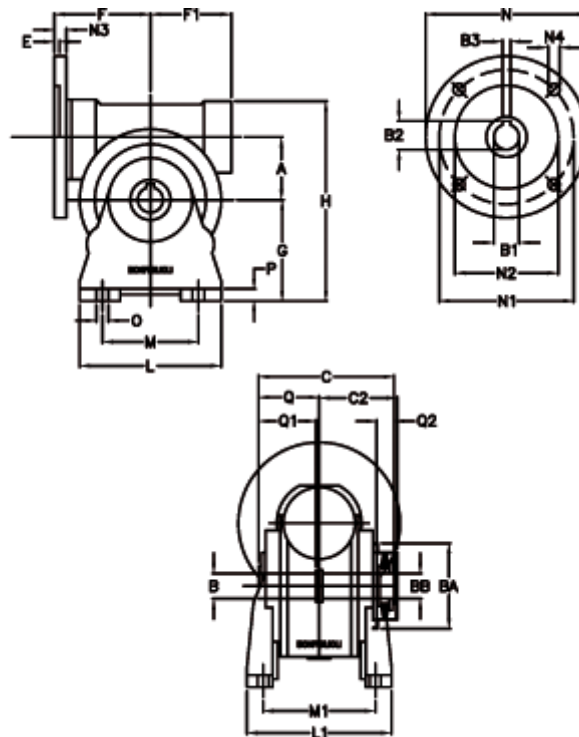

Article number: 390204906022716

Description: Worm Gear with Torque Limiter  
VF 49-L1-A-60 P71B5

## Measures

a = 49.50	C2 = 63,5	L1 = 124.0	O = 8.5
B = 25	Description = VF 49A-xx-71B5	m = 63	P = 12
B1 E7 = 14	E = 3.0	M1 = 98.5	Q = 51.0
B2 = 16.3	F = 70	N = 160	Q1 = 41
B3 H9 = 5	F1 = 63	N1 = 130	Q2 = 15
BA = 63	g = 82	N2 = 110	
BB H7 = 14	H = 162	N3 = 10.5	
C = 105	L = 110	N4 = 9,5	